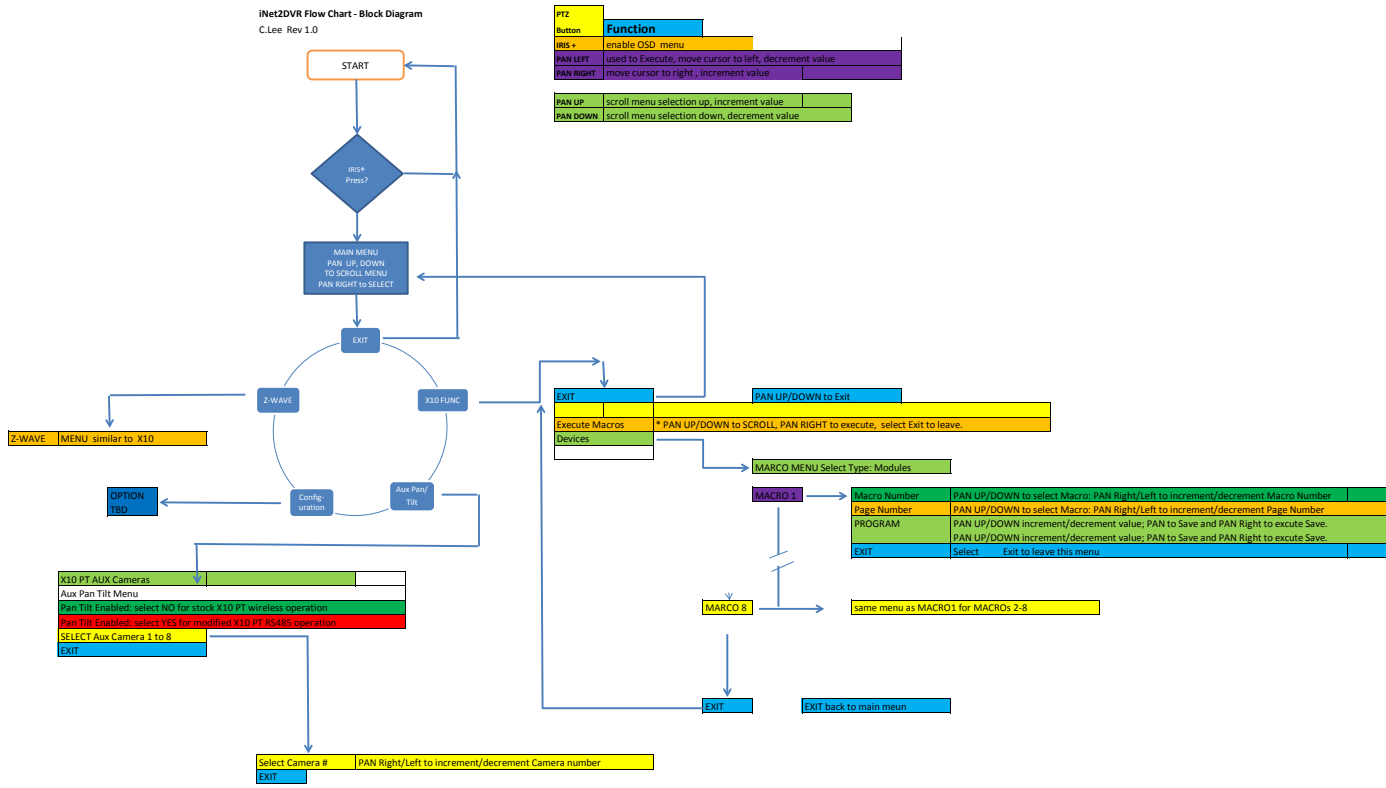

iNet2DVR Flow Chart - Block Diagram
C.Lee Rev 1.0

AUX Camera X10 PT base h/w configuration